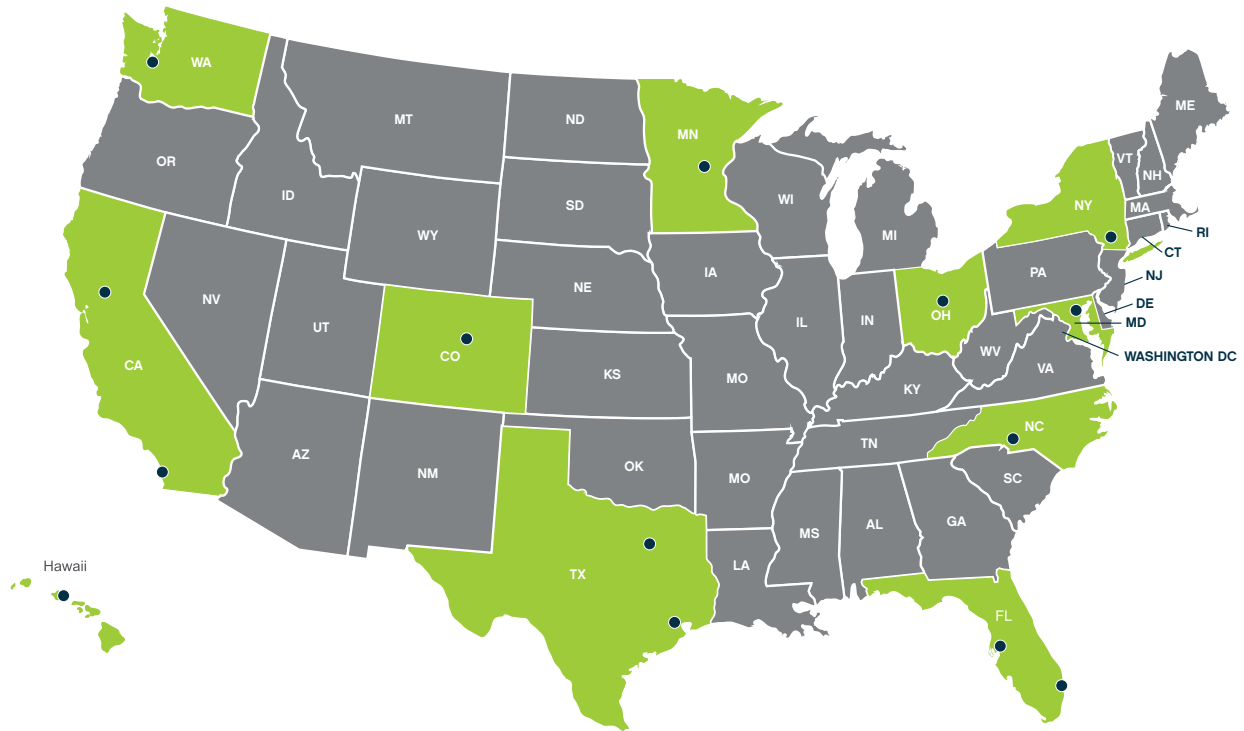

ETHOS™ PROGRESSIVE LENSES DISTRIBUTOR LIST

Distributor Name	Address	Phone	Email
VSPOne® Baltimore	3922 Vero Rd., Suite M, Halethorpe, MD 21227	855.409.4555	baltimore@vspone.com
VSPOne Charlotte	1920 Starita Rd., Unit G, Charlotte, NC 28206	866.458.2240	charlotte@vspone.com
VSPOne Columbus	2605 Rohr Rd., Lockbourne, OH 43137	800.251.5150	columbus@vspone.com
VSPOne Dallas	440 E. Vista Ridge Mall Dr., Lewisville, TX 75067	866.934.0400	dallas@vspone.com
VSPOne Denver	112 Inverness Cir. E, Suite D, Englewood, CO 80112	855.378.6239	denver@vspone.com
VSPOne Fort Lauderdale	6611 NW 15th Way, Fort Lauderdale, FL 33309	800.327.3718	fortlauderdale@vspone.com
VSPOne Hawaii	3375 Koapaka Street, Suite B292, Honolulu, HI 96819	800.897.4457	hawaii@vspone.com
VSPOne Houston	4540 Kendrick Plaza Dr., Suite 140, Houston, TX 77032	855.409.9638	houston@vspone.com
VSPOne New York	35 Hub Dr., Suite 100, Melville, NY 11747	855.320.1427	newyork@vspone.com
VSPOne Olympia	8719 Commerce Pl. Dr. NE, Suite D, Lacey, WA 98516	888.352.7502	olympia@vspone.com
VSPOne Sacramento	151 Blue Ravine Rd., Folsom, CA 95630	800.952.5518	sacramento@vspone.com
VSPOne San Diego	2651 La Mirada Dr., Vista, CA 92081	866.569.8800	sandiego@vspone.com
VSPOne St. Cloud	3900 Roosevelt Rd., Suite 111, St. Cloud, MN 56301	877.396.5916	stcloud@vspone.com
VSPOne Tampa Bay	5600 115th Avenue North, Clearwater, FL 33760	866.587.6141	tampabay@vspone.com